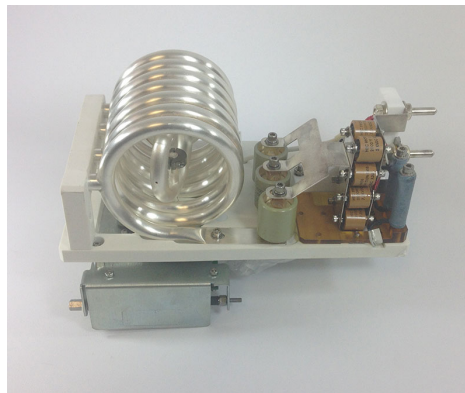

## 853-250001-023 | Lam Research RF Mini-Match (ASSY, RF MATCH, ESC PK D)

### Features

- Fully Disassembled
- All parts cleaned
- New Motors
- New Potentiometers
- New Capacitors as required
- All RF Silver-plated components are restored to original specifications
- New hex mounting screws
- Replace gears as required
- New grounding wires
- Test and calibrate RF peak detect board
- Full functionality tested on an actual LAM Rainbow tool.
- Verify RF Plasma is confined with zero watts reflected power
- Back side helium@ 10T pressure
- Communication to tool is verified

[View Product](#)

853-250001-023 | Lam Research RF Mini-Match (ASSY, RF MATCH, ESC PK D)

SemiGroup is The Leader in After-Market Semiconductor Equipment Support and Industrial Manufacturing Equipment!

SemiGroup's technical expertise assures you the highest quality of new and refurbished parts and assemblies available on the market. All parts and assemblies are configured to meet or exceed the OEM (Original Equipment Manufacturer's) Specifications.